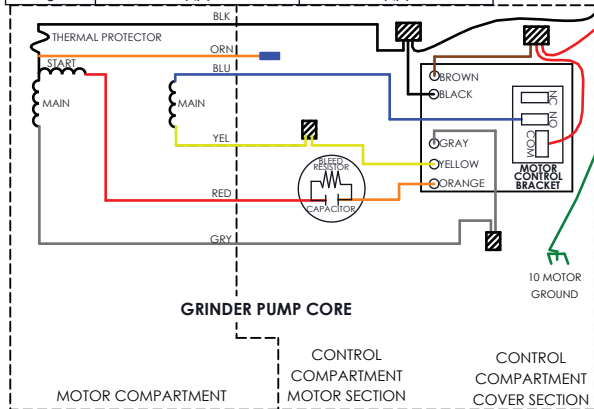

SUPPLY CABLE WIRE COLOR & OPERATION

EQD PIN #	WIRE COLOR	FUNCTION
1	NA	NA
2	RED	L1
3	BLACK	L2 OR NEUTRAL
4	GREEN W/ YELLOW STRIPE	GROUND
5	NA	NA
6	NA	NA

SUPPLY CABLE

METERING PUMP
NO LEVEL CONTROL

NA0036P29
240 VOLT 60 HZ
CONTROL WIRING
TAG-MCB